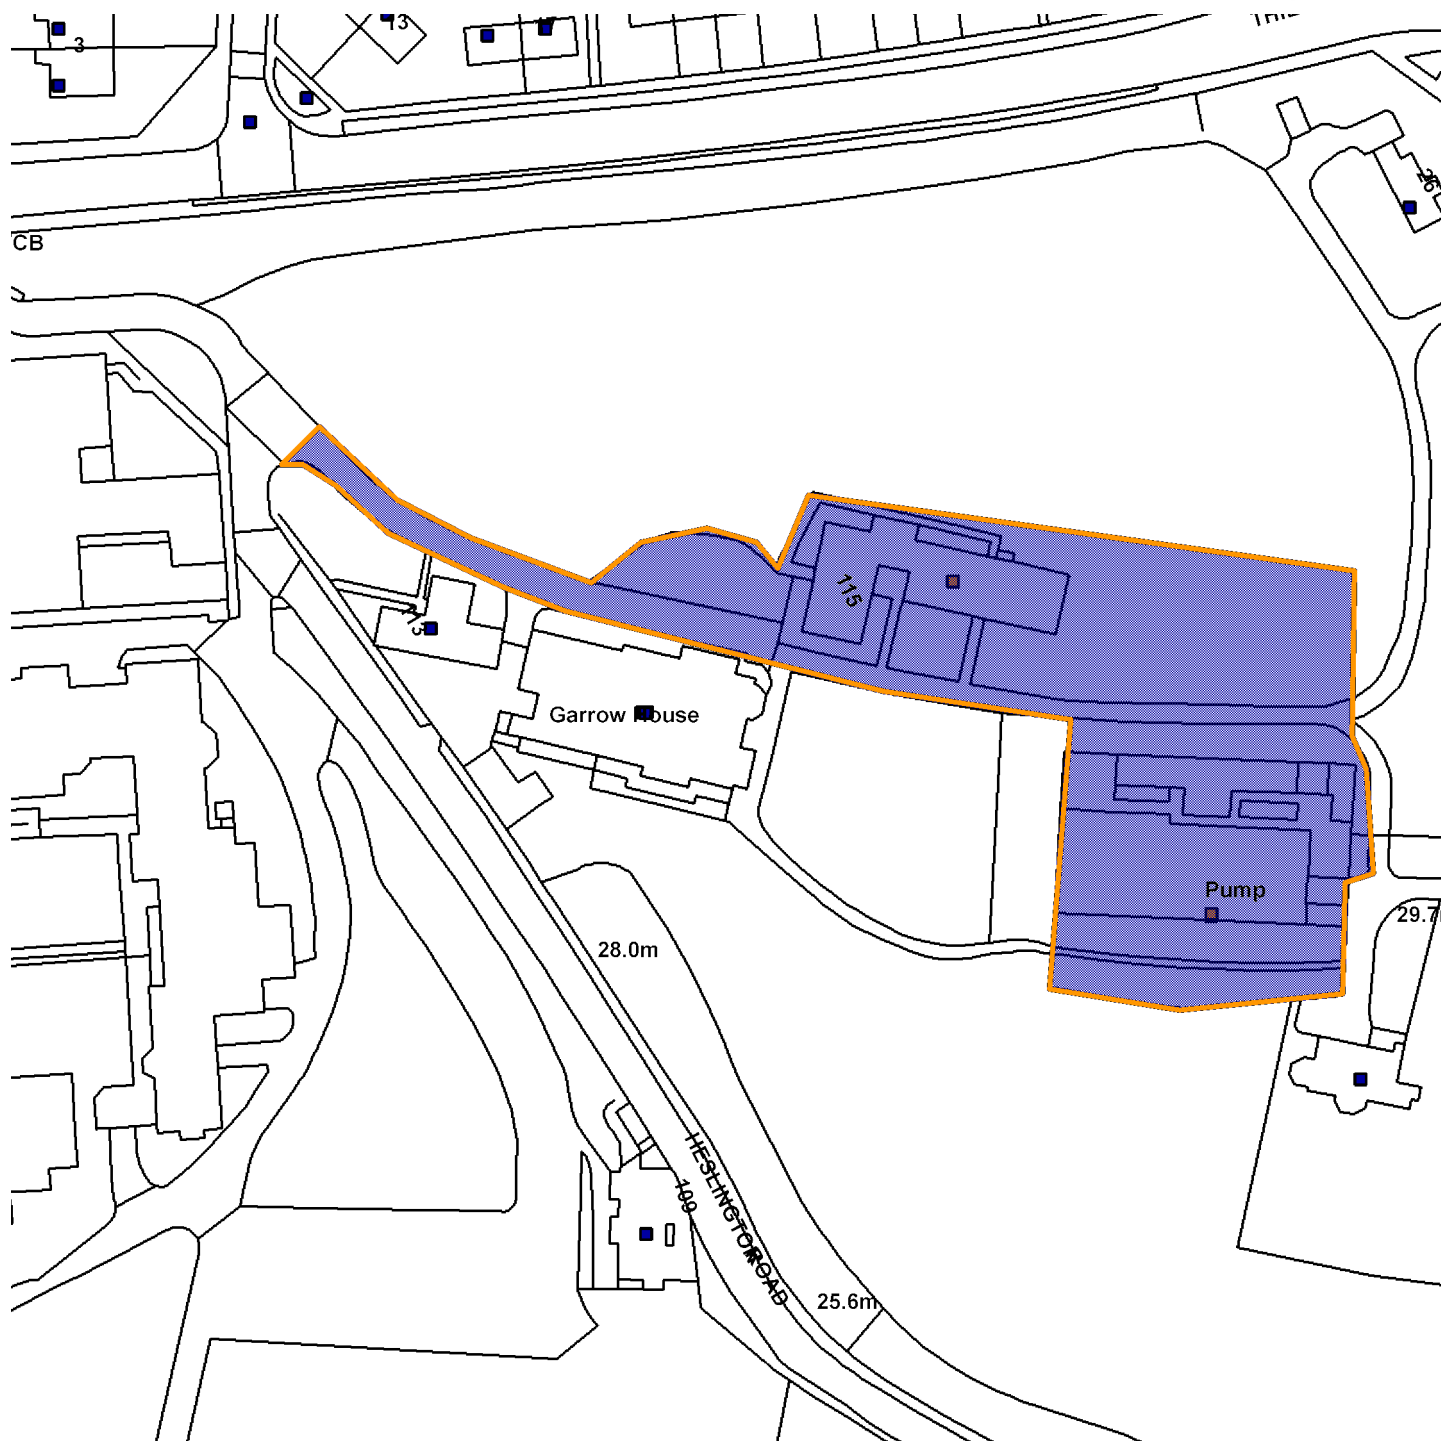

The Retreat 107 Heslington Road

15/00421/FUL

GIS by ESRI (UK)

Scale : 1:1059

Reproduced from the Ordnance Survey map with the permission of the Controller of Her Majesty's Stationery Office © Crown Copyright 2000.

Unauthorised reproduction infringes Crown Copyright and may lead to prosecution or civil proceedings.

Produced using ESRI (UK)'s MapExplorer 2.0 - <http://www.esriuk.com>

Organisation	CYC
Department	Not Set
Comments	Site Plan
Date	08 March 2016
SLA Number	Not Set